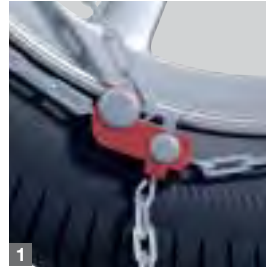

König CD-9

The manual tensioning snow chain with premium features

TECHNICAL FEATURES

- 9 mm inside and on-the-tread clearance
- Manual tensioning system
- 1** Micro-regulation system for perfect tensioning of the chain
- Closed shortening hooks avoid coils
- 2** Patented alloy wheels protection system
- Homologations/certifications/conformity:
Ö-Norm 5117, UNI 11313, TÜV
- The snow chain chosen by car manufacturers

KÖNIG

König CB-12

The 12mm manual tensioning snow chain: simple and sturdy

TECHNICAL FEATURES

- 12 mm inside and on-the-tread clearance
- Manual tensioning system
- Closed shortening hooks avoid coils
- 1** Locking device with wheel protections
- Homologations/certifications/conformity: Ö-Norm 5117, UNI 11313, TÜV