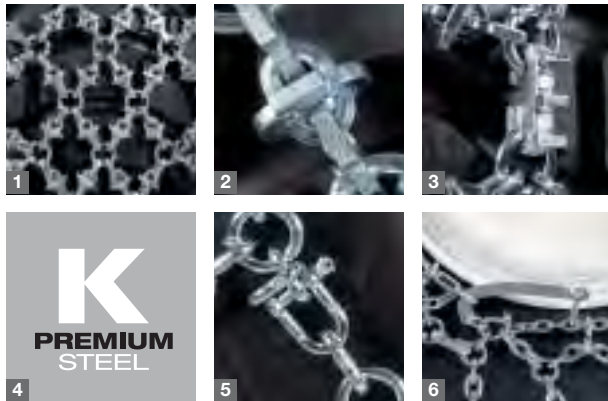

SNOW REMOVER

König Super Impact

The net pattern snow chain for extreme winter services and snowbound construction sites

ITEM NUMBER	WIRE mm
2001973 400	7,00
2001974 400	8,00
2001973 401	7,00
2001974 401	8,00
2001973 402	7,00
2001973 403	7,00
2001973 404	7,00
2001974 404	8,00
2001973 405	7,00
2001973 406	7,00
2001973 407	7,00
2001974 408	8,00
2001973 409	7,00
2001974 410	8,00
2001974 411	8,00
2001974 412	8,00
2001974 413	8,00
2001974 414	8,00
2001974 415	8,00
2001974 416	8,00
2001974 417	8,00
2001974 418	8,00
2001974 419	8,00
2001975 420*	9,50
2001975 421*	9,50
2001975 422*	9,50
2001974 423	8,00
2001974 424	8,00
2001975 426*	9,50
2001975 430*	9,50
2001974 431	8,00
2001975 432*	9,50
2001974 433	8,00
2001974 434	8,00
2001974 435	8,00
2001974 436	8,00
2001974 437	8,00
2001975 438*	9,50
2001974 439	8,00
2001975 440*	9,50
2001974 441	8,00
2001975 442*	9,50
2001974 444	8,00
2001975 445*	9,50
2001975 446*	9,50
2001975 447*	9,50

* In wooden case

TECHNICAL FEATURES

- 1 Exclusive net type pattern
- 2 Cross chain with reinforcements and anti-wearing bars, welded both on reinforcements and on vertical links
- 3 Triple cross-chain closing hook, with unlocking system and additional welded bars
- 4 Chain made in K-Premium Steel
- 5 Internal chain with two shackles to regulate the chain
- 6 Tensioning by side chain and special heavy duty tightening lever
- Special welded rings connecting pattern and side chain
- Pattern chain made with D shape wire 7,00 mm, 8,00 mm and 9,50 mm
- Chain entirely hardened and galvanized
- Double side use for longer life
- Packaging: 1/2 pair per sack/case