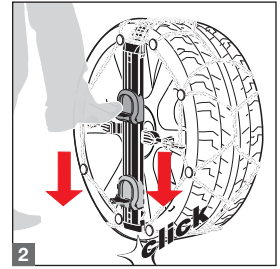

* Thule CS-10 = König CS-10

CONSUMER SNOW CHAINS

KÖNIG

PASSENGER CARS

König Easy-fit CU-9

The revolutionary snow chain: only 12 seconds to fit it offering an excellent driving comfort

TECHNICAL FEATURES

- 1 9 mm inside and on-the-tread clearance
- 2 Automatic tensioning system activated by foot
- 3 Internal rigid arch system
- 4 External release system
- Alloy wheels protection system with patented solutions
- Practical and durable bag, with built-in instructions, can be used as a rug during fitting
- Homologations/certifications/conformity: Ö-Norm 5117, UNI 11313, TÜV
- Not for off-road use