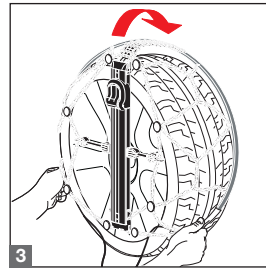

* Thule CS-10 = König CS-10

CONSUMER SNOW CHAINS

KÖNIG

PASSENGER CARS

König Easy-fit CU-9

The revolutionary snow chain: only 12 seconds to fit it offering an excellent driving comfort

TECHNICAL FEATURES

- 1 9 mm inside and on-the-tread clearance
- 2 Automatic tensioning system activated by foot
- 3 Internal rigid arch system
- 4 External release system
- Alloy wheels protection system with patented solutions
- Practical and durable bag, with built-in instructions, can be used as a rug during fitting
- Homologations/certifications/conformity: Ö-Norm 5117, UNI 11313, TÜV
- Not for off-road use