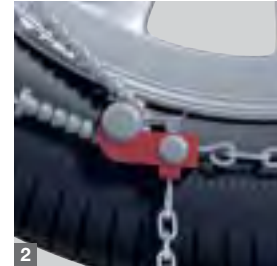

SUVs - VAN - MOTORHOMES

König XG-12 Pro

The best self-tensioning snow chain for SUVs, VAN and motorhomes

TECHNICAL FEATURES

- 12 mm inside and on-the-tread clearance
- 1 Self-tensioning system
- 2 Micro-regulation system for perfect tensioning of the chain
- Special pattern chain design with welded double-traction plates
- 3 Patented alloy wheels protection system
- Homologations/certifications/conformity:
  Ö-Norm 5117, Ö-Norm 5119, UNI 11313, TÜV

ITEM NUMBER

2004705	210
2004705	220
2004705	225
2004705	227
2004705	230
2004705	235
2004705	240
2004705	245
2004705	247
2004705	250
2004705	255
2004705	265
2004705	267

KÖNIG