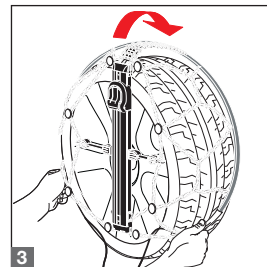

SUVs

König Easy-fit SUV

The revolutionary snow chain for SUVs: only 12 seconds to fit it and, thanks to the reduced internal thickness, can be fitted on the most SUVs and modern crossovers

TECHNICAL FEATURES

- 10 mm inside and on-the-tread clearance
- 1 Asymmetrical diamond pattern chain with icebreaker reinforcements
- 2 Automatic tensioning system specially developed for SUVs
- 3 Internal rigid arch system
- 4 External release system
- Alloy wheels protection system with patented solutions
- Practical and durable bag, with built-in instructions, can be used as a rug during fitting
- Homologations/certifications/conformity: Ö-Norm 5117, UNI 11313, TÜV
- Not for off-road use

ITEM NUMBER

2004735	225
2004735	230
2004735	235
2004735	240
2004735	245
2004735	247
2004735	250
2004735	255
2004735	265
2004735	267

KÖNIG