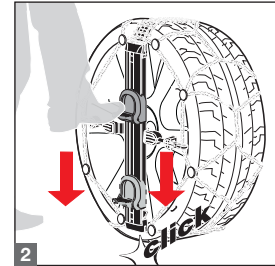

SUVs

König Easy-fit SUV

The revolutionary snow chain for SUVs: only 12 seconds to fit it and, thanks to the reduced internal thickness, can be fitted on the most SUVs and modern crossovers

TECHNICAL FEATURES

- 10 mm inside and on-the-tread clearance
- 1 Asymmetrical diamond pattern chain with icebreaker reinforcements
- 2 Automatic tensioning system specially developed for SUVs
- 3 Internal rigid arch system
- 4 External release system
- Alloy wheels protection system with patented solutions
- Practical and durable bag, with built-in instructions, can be used as a rug during fitting
- Homologations/certifications/conformity: Ö-Norm 5117, UNI 11313, TÜV
- Not for off-road use

ITEM NUMBER

2004735	225
2004735	230
2004735	235
2004735	240
2004735	245
2004735	247
2004735	250
2004735	255
2004735	265
2004735	267

KÖNIG