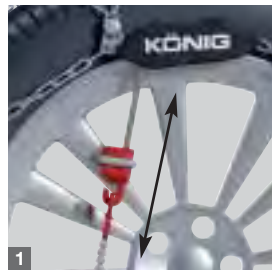

2004015 **103**

2004015 **104**

König CS-9

The only self-tensioning snow chain with patented external quick release system

TECHNICAL FEATURES

- 9 mm inside and on-the-tread clearance
- 1 Self-tensioning system
- 2 Patented external quick release system
- 3 Micro-regulation system for perfect tensioning of the chain
- 4 Patented alloy wheels protection system
- Homologations/certifications/conformity: Ö-Norm 5117, UNI 11313, TÜV
- Not for off-road use