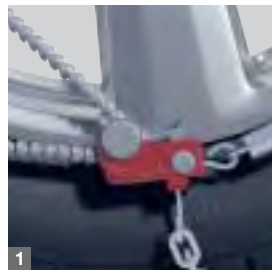

TECHNICAL FEATURES

- 16 mm inside and on-the-tread clearance
- Manual tensioning system
- 1 Micro-regulation system for perfect tensioning of the chain
- 2 Patented alloy wheels protection system
- 3 Double steel springs
- Closed shortening hooks avoid coils
- Homologations/certifications/conformity:
Ö-Norm 5117, Ö-Norm 5119, UNI 11313, TÜV