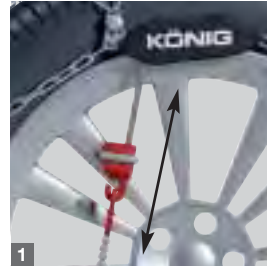

König CL-10

The self-tensioning snow chain with high level of performances on ice and snow

TECHNICAL FEATURES

- 10 mm inside and on-the-tread clearance
- 1 Self-tensioning system
- Asymmetrical diamond pattern chain with icebreaker reinforcements
- 2 Micro-regulation system for perfect tensioning of the chain
- 3 Patented alloy wheels protection system
- Homologations/certifications/conformity: Ö-Norm 5117, UNI 11313, TÜV

ITEM NUMBER

2004255 020
2004255 030
2004255 035
2004255 040
2004255 045
2004255 050
2004255 060
2004255 065
2004255 070
2004255 080
2004255 090
2004255 095
2004255 097
2004255 100
2004255 102
2004255 103
2004255 104
2004255 105

* Thule CL-10 = König CL-10

KÖNIG