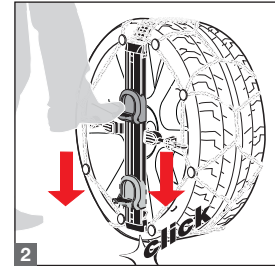

König Easy-fit CU-10

The revolutionary snow chain: only 12 seconds to fit it offering high performances on snow and ice

TECHNICAL FEATURES

- 10 mm inside and on-the-tread clearance
- 1 Asymmetrical diamond pattern chain with icebreaker reinforcements
- 2 Automatic tensioning system activated by foot
- 3 Internal rigid arch system
- 4 External release system
- Alloy wheels protection system with patented solutions
- Practical and durable bag, with built-in instructions, can be used as a rug during fitting
- Homologations/certifications/conformity: Ö-Norm 5117, UNI 11313, TÜV
- Not for off-road use

ITEM NUMBER

2004135 050
2004135 055
2004135 060
2004135 065
2004135 070
2004135 075
2004135 080
2004135 090
2004135 095
2004135 097
2004135 100
2004135 102
2004135 103
2004135 104
2004135 105

KÖNIG