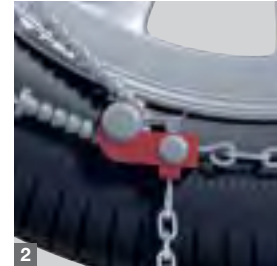

König CL-10

The self-tensioning snow chain with high level of performances on ice and snow

TECHNICAL FEATURES

- 10 mm inside and on-the-tread clearance
- 1 Self-tensioning system
- Asymmetrical diamond pattern chain with icebreaker reinforcements
- 2 Micro-regulation system for perfect tensioning of the chain
- 3 Patented alloy wheels protection system
- Homologations/certifications/conformity: Ö-Norm 5117, UNI 11313, TÜV

ITEM NUMBER

2004255 020
2004255 030
2004255 035
2004255 040
2004255 045
2004255 050
2004255 060
2004255 065
2004255 070
2004255 080
2004255 090
2004255 095
2004255 097
2004255 100
2004255 102
2004255 103
2004255 104
2004255 105

* Thule CL-10 = König CL-10

KÖNIG