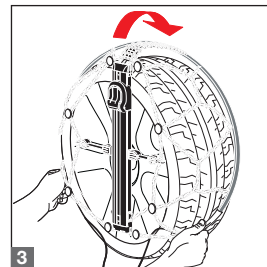

König Easy-fit CU-10

The revolutionary snow chain: only 12 seconds to fit it offering high performances on snow and ice

TECHNICAL FEATURES

- 10 mm inside and on-the-tread clearance
- 1 Asymmetrical diamond pattern chain with icebreaker reinforcements
- 2 Automatic tensioning system activated by foot
- 3 Internal rigid arch system
- 4 External release system
- Alloy wheels protection system with patented solutions
- Practical and durable bag, with built-in instructions, can be used as a rug during fitting
- Homologations/certifications/conformity: Ö-Norm 5117, UNI 11313, TÜV
- Not for off-road use

ITEM NUMBER

2004135 050
2004135 055
2004135 060
2004135 065
2004135 070
2004135 075
2004135 080
2004135 090
2004135 095
2004135 097
2004135 100
2004135 102
2004135 103
2004135 104
2004135 105

KÖNIG