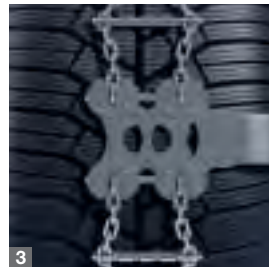

TECHNICAL FEATURES

- 10 mm inside and on-the-tread clearance
- 1 Asymmetrical diamond pattern chain with icebreaker reinforcements
- 2 Automatic tensioning system activated by foot
- 3 Internal rigid arch system
- 4 External release system
- Alloy wheels protection system with patented solutions
- Practical and durable bag, with built-in instructions, can be used as a rug during fitting
- Homologations/certifications/conformity: Ö-Norm 5117, UNI 11313, TÜV
- Not for off-road use

The most innovative external snow chain for cars, also compatible with vehicles with limited space behind the wheel

TECHNICAL FEATURES

- 0 mm clearance behind the wheel
- Fitted on the original nut/bolt of the wheel (not the anti-theft one)
- 1 Automatic tensioning system activated by ratchet
- 2 Tensioning springs decrease dynamic elevation
- 3 Tread chain with alternation of special injection-moulded plastic plates with hard metal studs and special steel chain
- Welded bars provide better grip and performance on ice and snow
- 4 Foldable arms for easy storage in a smart bag
- No contact with alloy rims
- Homologations/certifications/conformity: Ö-Norm 5117, UNI 11313, TÜV
- 100% compatible with original rims
- Not for off-road use
- Complete adaptors kit included in the packaging