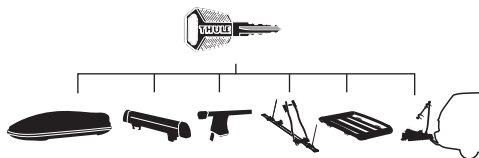

Thule One-Key System

450400 (x4)

450600 (x6)

450800 (x8)

451200 (x12)

451600 (x16)