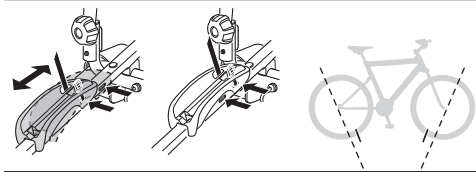

10

Thule Bike Frame Adapter

982

i