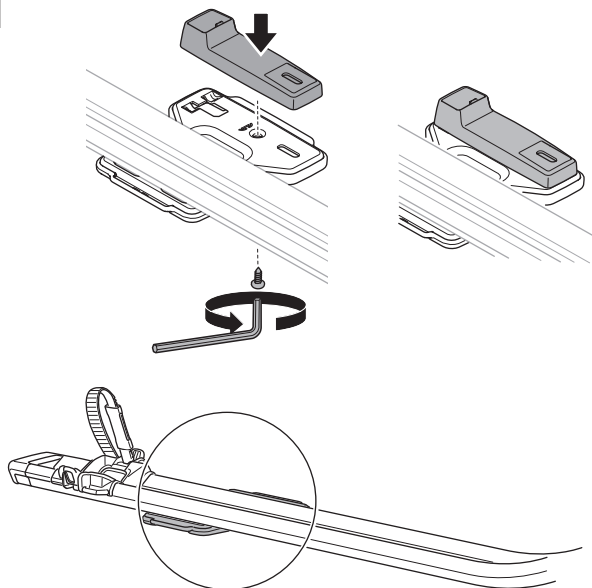

› Instructions

Thule FastRide & TopRide
Around-the-bar Adapter
889900

THULE.COM

Thule TopRide

Thule FastRide

1

2

A