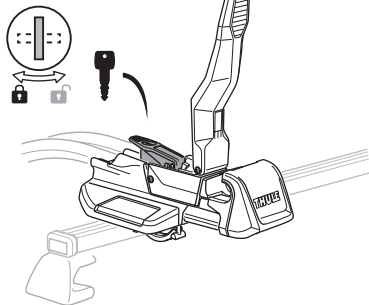

Not Released

D