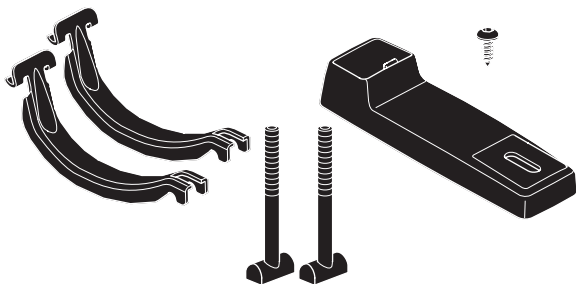

› Instructions

Thule FastRide & TopRide
Around-the-bar Adapter
889900

THULE.COM

Thule TopRide

Thule FastRide

1

2

A

B

3

A

B

C

Alt 1.

Alt 2.

D