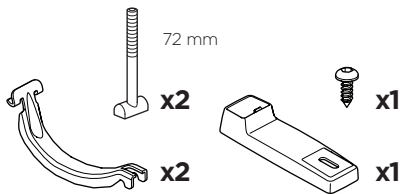

› Instructions

Thule FastRide & TopRide
Around-the-bar Adapter
889900

THULE.COM

Thule TopRide

Thule FastRide

1

2

A

B

3

A

B

C

Alt 1.

Alt 2.

D