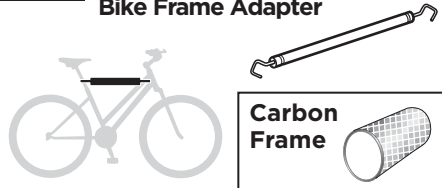

982

Rahmenadapter
Bike Frame Adapter