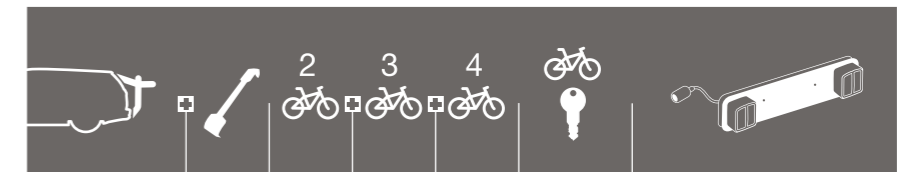

VOLKSWAGEN

Passat	4-dr Sedan 97-00	RaceWay 9910/9920		✓	✓	✓	Lightboard 976 recommended	
Passat	4-dr Sedan 01-04	FreeWay 968		✓	✓	Lock 538	Lightboard 976 recommended	
Passat	4-dr Sedan 05->	FreeWay 968		✓	✓	Lock 538	Lightboard 976 recommended	
Passat	4-dr Sedan 05-09	RaceWay 9910/9920		✓	✓	✓	Lightboard 976 recommended	
Passat	5-dr Estate 88-96	BackPac 973	973-16	✓	973-23	973-24	✓	Not needed
Passat	5-dr Estate 88-96	FreeWay 968		✓	✓	Lock 538	Lightboard 976 recommended	
Passat	5-dr Estate 88-96	ClipOn 9103		✓	✓	Lock 538	Lightboard 976 recommended	
Passat	5-dr Estate 88-96	ClipOn High 9105		✓			Not needed	
Passat	5-dr Estate 97-00	BackPac 973	973-19	✓	973-23	973-24	✓	Not needed
Passat	5-dr Estate 97-00	FreeWay 968		✓	✓	Lock 538	Lightboard 976 recommended	
Passat	5-dr Estate 97-00	ClipOn 9104		✓	✓	Lock 538	Lightboard 976 recommended	
Passat	5-dr Estate 97-00	ClipOn High 9106		✓			Not needed	
Passat	5-dr Estate 01-04	BackPac 973	973-19	✓	973-23	973-24	✓	Not needed
Passat	5-dr Estate 01-04	FreeWay 968		✓	✓	Lock 538	Lightboard 976 recommended	
Passat	5-dr Estate 01-04	ClipOn High 9106		✓			Not needed	
Passat	5-dr Estate 05-10	BackPac 973	973-19	✓	973-23		✓	Not needed
Passat	5-dr Estate 05-10	ClipOn 9104		✓	✓	Lock 538	Lightboard 976 recommended	
Passat	5-dr Estate 05-10	ClipOn High 9106		✓			Not needed	
Passat	5-dr Estate 10->	BackPac 973	973-15	✓	973-23		✓	Not needed
Passat	5-dr Estate 10->	ClipOn 9104		✓	✓	Lock 538	Lightboard 976 recommended	
Passat	5-dr Estate 10->	ClipOn High 9106		✓			Not needed	
Passat	5-dr Estate 10->	RaceWay 9910/9920		✓	✓		Lightboard 976 recommended	
Passat Alltrack	5-dr Estate 12->	BackPac 973	973-15	✓	973-23		✓	Not needed
Passat Alltrack	5-dr Estate 12->	ClipOn 9104		✓	✓	Lock 538	Lightboard 976 recommended	
Passat Alltrack	5-dr Estate 12->	ClipOn High 9106		✓			Not needed	
Passat Alltrack	5-dr Estate 12->	RaceWay 9910/9920		✓	✓		Lightboard 976 recommended	
Polo	3/5-dr Hatchback 95-01	ClipOn 9103		✓	✓	Lock 538	Lightboard 976 recommended	
Polo	3/5-dr Hatchback 95-01	ClipOn High 9105		✓			Not needed	
Polo	3/5-dr Hatchback 95-01	FreeWay 968		✓	✓	Lock 538	Lightboard 976 recommended	
Polo	3/5-dr Hatchback 02-04	ClipOn 9103		✓	✓	Lock 538	Lightboard 976 recommended	
Polo	3/5-dr Hatchback 02-04	FreeWay 968		✓	✓	Lock 538	Lightboard 976 recommended	
Polo	3/5-dr Hatchback 05-08	ClipOn 9103		✓	✓	Lock 538	Lightboard 976 recommended	
Polo	3/5-dr Hatchback 05-08	FreeWay 968		✓	✓	Lock 538	Lightboard 976 recommended	
Polo	3/5-dr Hatchback 09->	ClipOn 9103		✓	✓	Lock 538	Lightboard 976 recommended	
Polo	3/5-dr Hatchback 09->	ClipOn High 9105		✓			Not needed	
Polo	3-dr Hatchback 10->	RaceWay 9910/9920		✓	✓	✓	Lightboard 976 recommended	
Polo	5-dr Hatchback 09->	RaceWay 9910/9920		✓	✓	✓	Lightboard 976 recommended	
Polo	5-dr Estate 96-01	BackPac 973	973-18	✓	973-23		✓	Not needed
Polo	5-dr Estate 96-01	ClipOn 9103		✓	✓	Lock 538	Lightboard 976 recommended	
Polo	5-dr Estate 96-01	FreeWay 968		✓	✓	Lock 538	Lightboard 976 recommended	
Polo	5-dr Estate 96-01	ClipOn High 9105		✓			Not needed	
Polo	3/5-dr Hatchback 02-04	ClipOn High 9105		✓			Not needed	
Polo	3/5-dr Hatchback 05-08	ClipOn High 9105		✓			Not needed	
Sharan	5-dr MPV 96-00	ClipOn 9104	9111	✓	✓	Lock 538	Lightboard 976 recommended	
Sharan	5-dr MPV 96-00	ClipOn High 9106	9111	✓			Not needed	
Sharan	5-dr MPV 96-00	FreeWay 968		✓	✓	Lock 538	Lightboard 976 recommended	
Sharan	5-dr MPV 96-00	BackPac 973	973-16	✓	973-23		✓	Not needed
Sharan	5-dr MPV 01-09	ClipOn 9104	9111	✓	✓	Lock 538	Lightboard 976 recommended	
Sharan	5-dr MPV 01-09	ClipOn High 9106	9111	✓			Not needed	
Sharan	5-dr MPV 01-09	FreeWay 968		✓	✓	Lock 538	Lightboard 976 recommended	
Sharan	5-dr MPV 01-09	BackPac 973	973-16	✓	973-23		✓	Not needed
Sharan	5-dr MPV 10->	ClipOn 9104		✓	✓	Lock 538	Lightboard 976 recommended	
Sharan	5-dr MPV 10->	ClipOn High 9106		✓			Not needed	
Sharan	5-dr MPV 10->	BackPac 973	973-15	✓	973-23		✓	Not needed
Sharan	5-dr MPV 10->	RaceWay 9910/9920		✓	✓	✓	Lightboard 976 recommended	
Touran	5-dr MPV 03-09	BackPac 973	973-18	✓	973-23	973-24	✓	Not needed
Touran	5-dr MPV 03-09	ClipOn 9104		✓	✓	Lock 538	Lightboard 976 recommended	
Touran	5-dr MPV 03-09	ClipOn High 9106		✓			Not needed	
Touran	5-dr MPV 03-09	FreeWay 968		✓	✓	Lock 538	Lightboard 976 recommended	
Touran	5-dr MPV 03-09	RaceWay 9910/9920		✓	✓	✓	Lightboard 976 recommended	
Touran	5-dr MPV 10->	ClipOn 9104		✓	✓	Lock 538	Lightboard 976 recommended	
Touran	5-dr MPV 10->	ClipOn High 9106		✓			Not needed	
Touran	5-dr MPV 10->	BackPac 973	973-15	✓	973-23		✓	Not needed