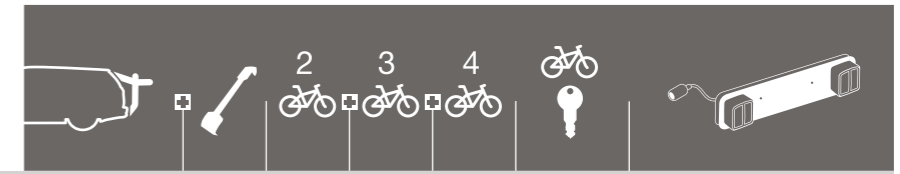

MITSUBISHI

Space Star	5-dr MPV 98-01	ClipOn High 9106		✓		✓	Lightboard 976 recommended
Space Star	5-dr MPV 02-05	ClipOn 9104		✓	✓	Lock 538	Lightboard 976 recommended
Space Star	5-dr MPV 02-05	ClipOn High 9106		✓		✓	Lightboard 976 recommended
Space Star	5-dr MPV 02-05	BackPac 973	973-18	✓	973-23 973-24	✓	Not needed
Space Star	5-dr MPV 02-05	FreeWay 968		✓	✓	Lock 538	Lightboard 976 recommended
Space Wagon	3-dr MPV 99-05	ClipOn High 9106		✓		✓	Not needed
Space Wagon	3-dr MPV 99-05	ClipOn 9104		✓	✓	Lock 538	Lightboard 976 recommended
Space Wagon	5-dr MPV 84-98	BackPac 973	973-14	✓	973-23 973-24	✓	Not needed
Space Wagon	5-dr MPV 84-98	FreeWay 968		✓	✓	Lock 538	Lightboard 976 recommended
Space Wagon	5-dr MPV 99-03	BackPac 973	973-16	✓	973-23 973-24	✓	Not needed
Space Wagon	5-dr MPV 99-03	FreeWay 968		✓	✓	Lock 538	Lightboard 976 recommended

NISSAN