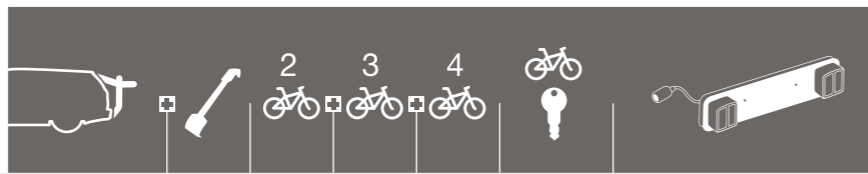

PEUGEOT

307 SW	5-dr Estate 02-04	ClipOn High 9106	✓		✓	Not needed	
307 SW	5-dr Estate 02-04	FreeWay 968	✓	✓	Lock 538	Lightboard 976 recommended	
307 SW	5-dr Estate 05-08	BackPac 973	973-15	✓	973-23	✓	Not needed
307 SW	5-dr Estate 05-08	ClipOn 9104	✓	✓	Lock 538	Lightboard 976 recommended	
307 SW	5-dr Estate 05-08	ClipOn High 9106	✓		✓	Not needed	
307 SW	5-dr Estate 05-08	FreeWay 968	✓	✓	Lock 538	Lightboard 976 recommended	
308 CC	2-dr Coupe 10->	RaceWay 9910	✓		✓	Lightboard 976 recommended	
308	3-5dr Hatchback 07-13	ClipOn 9103	✓	✓	Lock 538	Lightboard 976 recommended	
308	3-5dr Hatchback 07-13	ClipOn High 9105	✓		✓	Not needed	
308 SW	5-dr Estate 08->	ClipOn 9104	✓	✓	Lock 538	Lightboard 976 recommended	
308 SW	5-dr Estate 08->	ClipOn High 9106	✓		✓	Not needed	
308 SW	5-dr Estate 08->	RaceWay 9910/9920	✓	✓	✓	Lightboard 976 recommended	
405	5-dr Estate 89-97	BackPac 973	973-16	✓	973-23	✓	Not needed
406	4-dr Sedan 96-04	FreeWay 968	✓	✓	Lock 538	Lightboard 976 recommended	
406	4-dr Sedan 96-04	RaceWay 9910/9920	✓	✓	✓	Lightboard 976 recommended	
407 SW	5-dr Estate 04->	FreeWay 968	✓	✓	Lock 538	Lightboard 976 recommended	
407	4-dr Sedan 04-10	RaceWay 9910	✓		✓	Lightboard 976 recommended	
605	4-dr Sedan 90-98	FreeWay 968	✓	✓	Lock 538	Lightboard 976 recommended	
806	5-dr MPV 94-02	BackPac 973	973-16	✓		✓	Not needed
806	5-dr MPV 94-02	ClipOn 9104	9111	✓	✓	Lock 538	Lightboard 976 recommended
806	5-dr MPV 94-02	ClipOn High 9106	9111	✓		✓	Not needed
806	5-dr MPV 94-02	FreeWay 968	✓	✓	Lock 538	Lightboard 976 recommended	
1007	3-dr Hatchback 05-09	ClipOn 9103	✓	✓	Lock 538	Lightboard 976 recommended	
1007	3-dr Hatchback 05-09	ClipOn High 9105	✓		✓	Not needed	
1007	3-dr Hatchback 05-09	FreeWay 968	✓	✓	Lock 538	Lightboard 976 recommended	
3008	5-dr MPV 09->	ClipOn 9103	9115	✓	✓	Lock 538	Lightboard 976 recommended
3008	5-dr MPV 09->	ClipOn High 9105	9115	✓		✓	Not needed
3008	5-dr MPV 09->	RaceWay 9910/9920	✓	✓	✓	Lightboard 976 recommended	
5008	5-dr MPV 09->	ClipOn 9104	✓	✓	Lock 538	Lightboard 976 recommended	
5008	5-dr MPV 09->	ClipOn High 9106	✓		✓	Lightboard 976 recommended	
5008	5-dr MPV 09->	RaceWay 9910/9920	✓	✓	✓	Lightboard 976 recommended	

RENAULT