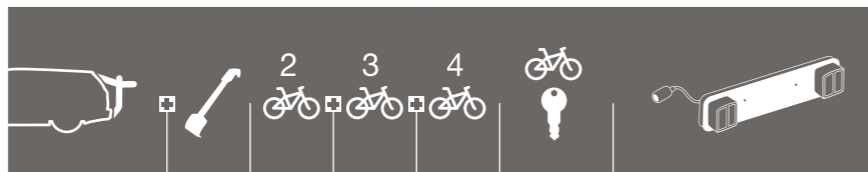

NISSAN

Sunny	3/5-dr Hatchback 95-99	ClipOn High 9105	9111	✓	✓	Not needed
Terrano (WD21)	3/5-dr SUV 88-96	BackPac 973	973-16	✓	973-23	Not needed
Terrano (WD21)	3/5-dr SUV 88-96	ClipOn 9104		✓	✓	Lock 538 Lightboard 976 recommended
X-trail	5-dr SUV 01-03	ClipOn 9104		✓	✓	Lock 538 Lightboard 976 recommended
X-trail	5-dr SUV 01-03	ClipOn High 9106		✓	✓	Lightboard 976 recommended
X-trail	5-dr SUV 01-03	FreeWay 968		✓	✓	Lock 538 Lightboard 976 recommended
X-trail	5-dr SUV 04-06	ClipOn 9104		✓	✓	Lock 538 Lightboard 976 recommended
X-trail	5-dr SUV 04-06	ClipOn High 9106		✓	✓	Lightboard 976 recommended
X-trail	5-dr SUV 04-06	FreeWay 968		✓	✓	Lock 538 Lightboard 976 recommended

OPEL