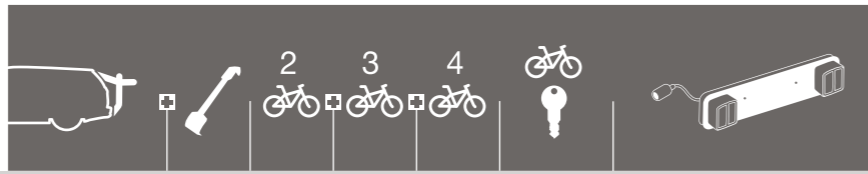

500	3-dr Hatchback 07->	ClipOn High 9106		✓		✓	Not needed	
500	3-dr Hatchback 07->	ClipOn 9104		✓	✓	Lock 538	Lightboard 976 recommended	
500	3-dr Hatchback 07->	RaceWay 9910/9920		✓	✓	✓	Lightboard 976 recommended	
Bravo	3-dr Hatchback 96-02	ClipOn 9103		✓	✓	Lock 538	Lightboard 976 recommended	
Bravo	3-dr Hatchback 96-02	ClipOn High 9105		✓		✓	Not needed	
Croma	5-dr Estate 05-07	ClipOn High 9106		✓		✓	Not needed	
Croma	5-dr Estate 05-07	FreeWay 968		✓	✓	Lock 538	Lightboard 976 recommended	
Croma	5-dr Estate 05-07	ClipOn 9104		✓	✓	Lock 538	Lightboard 976 recommended	
Croma	5-dr Estate 05-07	BackPac 973	973-17	✓		✓	Not needed	
Dobló (single hatch)	5-dr MPV 00-10	BackPac 973	973-18	✓	973-23	973-24	✓	Lightboard 976 recommended
EVO	5-dr Hatchback 09->	ClipOn High 9105		✓		✓	Lightboard 976 recommended	
EVO	5-dr Hatchback 09->	FreeWay 968		✓	✓	Lock 538	Lightboard 976 recommended	
EVO	5-dr Hatchback 09->	ClipOn 9103		✓	✓	Lock 538	Lightboard 976 recommended	
Fiorino Qubo	5-dr Van 08->	BackPac 973	973-18	✓		✓	Not needed	
Grande Punto	3-dr Hatchback 05->	ClipOn High 9105		✓		✓	Lightboard 976 recommended	
Grande Punto	3-dr Hatchback 05->	FreeWay 968		✓	✓	Lock 538	Lightboard 976 recommended	
Grande Punto	3-dr Hatchback 05->	ClipOn 9103		✓	✓	Lock 538	Lightboard 976 recommended	
Grande Punto	5-dr Hatchback 05->	ClipOn High 9105		✓		✓	Lightboard 976 recommended	
Grande Punto	5-dr Hatchback 05->	FreeWay 968		✓	✓	Lock 538	Lightboard 976 recommended	
Grande Punto	5-dr Hatchback 05->	ClipOn 9103		✓	✓	Lock 538	Lightboard 976 recommended	
Idea	5-dr MPV 03->	BackPac 973	973-15	✓		✓	Not needed	
Idea	5-dr MPV 03->	ClipOn 9104		✓	✓	Lock 538	Lightboard 976 recommended	
Idea	5-dr MPV 03->	ClipOn High 9106		✓		✓	Lightboard 976 recommended	
Idea	5-dr MPV 03->	FreeWay 968		✓	✓	Lock 538	Lightboard 976 recommended	
Marea	5-dr Estate 96-03	BackPac 973	973-18	✓	973-23	✓	Lightboard 976 recommended	
Marea	5-dr Estate 96-03	ClipOn 9103		✓	✓	Lock 538	Lightboard 976 recommended	
Panda	5-dr Hatchback 03-11	BackPac 973	973-18	✓	973-23	✓	Lightboard 976 recommended	
Panda	5-dr Hatchback 03-11	ClipOn 9104	9110	✓	✓	Lock 538	Lightboard 976 recommended	
Panda	5-dr Hatchback 03-11	ClipOn High 9106	9110	✓		✓	Lightboard 976 recommended	
Panda	5-dr Hatchback 03-11	FreeWay 968		✓	✓	Lock 538	Lightboard 976 recommended	
Panda	5-dr Hatchback 12->	ClipOn 9103		✓	✓	Lock 538	Lightboard 976 recommended	
Panda	5-dr Hatchback 12->	ClipOn High 9105		✓		✓	Lightboard 976 recommended	
Panda	5-dr Hatchback 12->	RaceWay 9910/9920		✓	✓	✓	Lightboard 976 recommended	
Panda Cross	5-dr Hatchback 03-11	ClipOn 9104	9110	✓	✓	Lock 538	Lightboard 976 recommended	
Panda Cross	5-dr Hatchback 03-11	ClipOn High 9106	9110	✓		✓	Lightboard 976 recommended	
Panda Cross	5-dr Hatchback 12->	ClipOn 9103		✓	✓	Lock 538	Lightboard 976 recommended	
Panda Cross	5-dr Hatchback 12->	ClipOn High 9105		✓		✓	Lightboard 976 recommended	
Punto	3-dr Hatchback 03->	ClipOn 9103		✓	✓	Lock 538	Lightboard 976 recommended	
Punto	3-dr Hatchback 03->	ClipOn High 9105		✓		✓	Lightboard 976 recommended	
Punto	5-dr Hatchback 03->	ClipOn 9103		✓	✓	Lock 538	Lightboard 976 recommended	
Punto	5-dr Hatchback 03->	ClipOn High 9105		✓		✓	Lightboard 976 recommended	
Punto	5-dr Hatchback 03->	RaceWay 9910/9920		✓	✓	✓	Lightboard 976 recommended	
Punto	3/5-dr Hatchback 94-98	ClipOn High 9105		✓		✓	Lightboard 976 recommended	
Punto	3/5-dr Hatchback 99-02	FreeWay 968		✓	✓	Lock 538	Lightboard 976 recommended	
Punto	3/5-dr Hatchback 94-98	ClipOn 9103		✓	✓	Lock 538	Lightboard 976 recommended	
Punto	3/5-dr Hatchback 99-02	ClipOn 9103		✓	✓	Lock 538	Lightboard 976 recommended	
Punto	3/5-dr Hatchback 99-02	ClipOn High 9105		✓		✓	Lightboard 976 recommended	
Sedeci	5-dr Hatchback 06->	ClipOn 9103		✓	✓	Lock 538	Lightboard 976 recommended	
Sedeci	5-dr Hatchback 06->	ClipOn High 9105		✓		✓	Not needed	
Sedeci	5-dr Hatchback 06->	FreeWay 968		✓	✓	Lock 538	Lightboard 976 recommended	
Seicento	3-dr Hatchback 01-04	FreeWay 968		✓	✓	Lock 538	Lightboard 976 recommended	
Seicento	3-dr Hatchback 98-00	FreeWay 968		✓	✓	Lock 538	Lightboard 976 recommended	
Stilo 1.6	3/5-dr Hatchback 02-07	ClipOn High 9106		✓		✓	Lightboard 976 recommended	
Stilo 1.6	3/5-dr Hatchback 02-07	FreeWay 968		✓	✓	Lock 538	Lightboard 976 recommended	
Stilo 1.6	3/5-dr Hatchback 02-07	ClipOn 9104		✓	✓	Lock 538	Lightboard 976 recommended	
Ulysse	5-dr MPV 94-02	BackPac 973	973-16	✓		✓	Not needed	
Ulysse	5-dr MPV 94-02	ClipOn 9104	9111	✓	✓	Lock 538	Lightboard 976 recommended