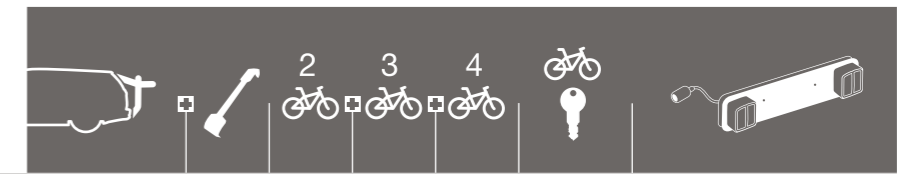

RENAULT

Trafic single door	4-dr Van 01->	BackPac 973	973-18	✓	973-23	✓	Lightboard 976 recommended
Twingo	3-dr Hatchback 93-02	ClipOn 9103	✓	✓	Lock 538	Lightboard 976 recommended	
Twingo	3-dr Hatchback 93-02	ClipOn High 9105	✓		✓	Not needed	
Twingo	3-dr Hatchback 93-02	FreeWay 968	✓	✓	Lock 538	Lightboard 976 recommended	
Twingo	3-dr Hatchback 03-07	ClipOn 9103	✓	✓	Lock 538	Lightboard 976 recommended	
Twingo	3-dr Hatchback 03-07	ClipOn High 9105	✓		✓	Not needed	
Twingo	3-dr Hatchback 03-07	FreeWay 968	✓	✓	Lock 538	Lightboard 976 recommended	
Twingo II	3-dr Hatchback 07-11	ClipOn 9103	✓	✓	Lock 538	Lightboard 976 recommended	
Twingo II	3-dr Hatchback 07-11	ClipOn High 9105	✓		✓	Not needed	
Twingo II	3-dr Hatchback 12->	ClipOn High 9105	✓		✓	Not needed	
Twingo II	3-dr Hatchback 12->	ClipOn 9103	✓	✓	Lock 538	Lightboard 976 recommended	
Twingo II	3-dr Hatchback 12->	RaceWay 9910/9920	✓	✓	✓	Lightboard 976 recommended	

ROVER

400-serie	3/5-dr Hatchback 96-99	FreeWay 968	✓	✓	Lock 538	Lightboard 976 recommended
800-serie	4-dr Sedan 87-98	FreeWay 968	✓	✓	Lock 538	Lightboard 976 recommended

SAAB

900	3/5-dr Hatchback 94-97	FreeWay 968	✓	✓	Lock 538	Lightboard 976 recommended
9-3	3/5-dr Hatchback 98-03	FreeWay 968	✓	✓	Lock 538	Lightboard 976 recommended
9-3	5-dr Hatchback 98-03	RaceWay 9910/9920	✓	✓	✓	Lightboard 976 recommended
9-5	5-dr Estate 02-05	FreeWay 968	✓	✓	Lock 538	Lightboard 976 recommended
9-5	5-dr Estate 98-01	FreeWay 968	✓	✓	Lock 538	Lightboard 976 recommended
9-5	4-dr Sedan 10->	RaceWay 9910	✓		✓	Lightboard 976 recommended

SEAT