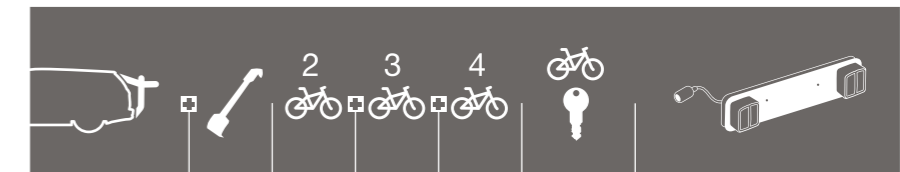

Omega	5-dr Estate 94-03	FreeWay 968		✓	✓	Lock 538 Lightboard 976 recommended
Sintra	5-dr MPV 96-99	BackPac 973	973-16	✓	973-23	Not needed
Vectra	5-dr Hatchback 96-01	FreeWay 968		✓	✓	Lock 538 Lightboard 976 recommended
Vectra	5-dr Estate 96-02	BackPac 973	973-18	✓	✓	Not needed
Vectra	5-dr Estate 96-02	ClipOn 9104		✓	✓	Lock 538 Lightboard 976 recommended
Vectra	5-dr Estate 96-02	ClipOn High 9106		✓	✓	Lightboard 976 recommended
Vectra	5-dr Estate 96-02	FreeWay 968		✓	✓	Lock 538 Lightboard 976 recommended
Vectra	5-dr Estate 03-05	ClipOn 9104	9115	✓	✓	Lock 538 Lightboard 976 recommended
Vectra	5-dr Estate 03-05	ClipOn High 9106	9115	✓	✓	Not needed
Vectra	5-dr Estate 03-05	BackPac 973	973-16	✓	973-23	Not needed
Vectra	5-dr Estate 03-08	RaceWay 9910/9920		✓	✓	Lightboard 976 recommended
Vectra	5-dr Estate 06-08	ClipOn 9104	9115	✓	✓	Lock 538 Lightboard 976 recommended
Vectra	5-dr Estate 06-08	ClipOn High 9106	9115	✓	✓	Lightboard 976 recommended
Vectra	5-dr Estate 06-08	BackPac 973	973-16	✓	973-23	Not needed
Vectra	4-dr Sedan 96-01	FreeWay 968		✓	✓	Lock 538 Lightboard 976 recommended
Vectra	4-dr Sedan 02-08	FreeWay 968		✓	✓	Lock 538 Lightboard 976 recommended
Vivaro	4-dr Van 01-06, 07->	BackPac 973	973-18	✓	973-23	Lightboard 976 recommended
Zafira	5-dr MPV 98-02	ClipOn 9104		✓	✓	Lock 538 Lightboard 976 recommended
Zafira	5-dr MPV 98-02	ClipOn High 9106		✓	✓	Lightboard 976 recommended
Zafira	5-dr MPV 98-02	FreeWay 968		✓	✓	Lock 538 Lightboard 976 recommended
Zafira	5-dr MPV 98-02	BackPac 973	973-16	✓	973-23	Not needed
Zafira	5-dr MPV 03-04	ClipOn 9104		✓	✓	Lock 538 Lightboard 976 recommended
Zafira	5-dr MPV 03-04	ClipOn High 9106		✓	✓	Lightboard 976 recommended
Zafira	5-dr MPV 03-04	FreeWay 968		✓	✓	Lock 538 Lightboard 976 recommended
Zafira	5-dr MPV 03-04	BackPac 973	973-16	✓	973-23	Not needed
Zafira Family	5-dr MPV 07-13	BackPac 973	973-16	✓	973-23	Not needed
Zafira Family	5-dr MPV 07-13	ClipOn 9104		✓	✓	Lock 538 Lightboard 976 recommended
Zafira Family	5-dr MPV 07-13	ClipOn High 9106		✓	✓	Lightboard 976 recommended
Zafira Family	5-dr MPV 07-13	FreeWay 968		✓	✓	Lock 538 Lightboard 976 recommended
Zafira Family	5-dr MPV 07-13	RaceWay 9910/9920		✓	✓	Lightboard 976 recommended
Zafira Tourer	5-dr MPV 12->	BackPac 973	973-16	✓	✓	Not needed
Zafira Tourer	5-dr MPV 12->	ClipOn 9104		✓	✓	Lock 538 Lightboard 976 recommended
Zafira Tourer	5-dr MPV 12->	ClipOn High 9106		✓	✓	Not needed
Zafira Tourer	5-dr MPV 12->	RaceWay 9910/9920		✓	✓	Lightboard 976 recommended

PEUGEOT