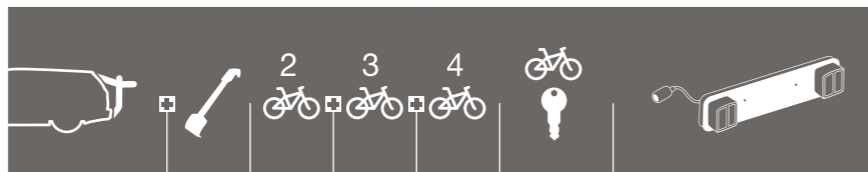

FORD

Ka	3-dr Hatchback 97-08	ClipOn High 9105	✓		✓	Not needed	
Ka	3-dr Hatchback 97-08	FreeWay 968	✓	✓	Lock 538	Lightboard 976 recommended	
Ka	3-dr Hatchback 08->	ClipOn 9103	9115	✓	✓	Lock 538 Lightboard 976 recommended	
Maverick	5-dr SUV 01-07	ClipOn 9104	✓	✓	Lock 538	Lightboard 976 recommended	
Maverick	5-dr SUV 01-07	ClipOn High 9106	✓		✓	Not needed	
Maverick	5-dr SUV 01-07	FreeWay 968	✓	✓	Lock 538	Lightboard 976 recommended	
Maverick	5-dr SUV 01-07	BackPac 973	973-16	✓	973-23	✓	Not needed
Mondeo	4-dr Sedan 01-03	FreeWay 968	✓	✓	Lock 538	Lightboard 976 recommended	
Mondeo	5-dr Estate 01-03	ClipOn 9104	✓	✓	Lock 538	Lightboard 976 recommended	
Mondeo	5-dr Estate 01-03	ClipOn High 9106	✓		✓	Lightboard 976 recommended	
Mondeo	5-dr Estate 01-03	FreeWay 968	✓	✓	Lock 538	Lightboard 976 recommended	
Mondeo	5-dr Estate 93-00	BackPac 973	973-16	✓	973-23	✓	Not needed
Mondeo	5-dr Estate 93-00	ClipOn 9104	✓	✓	Lock 538	Lightboard 976 recommended	
Mondeo	5-dr Estate 93-00	ClipOn High 9106	✓		✓	Not needed	
Mondeo	5-dr Estate 93-00	FreeWay 968	✓	✓	Lock 538	Lightboard 976 recommended	
Mondeo	5-dr Hatchback 93-00	FreeWay 968	✓	✓	Lock 538	Lightboard 976 recommended	
Scorpio	4-dr Sedan 85-94	FreeWay 968	✓	✓	Lock 538	Lightboard 976 recommended	
Scorpio	5-dr Estate 85-94	ClipOn 9103	✓	✓	Lock 538	Lightboard 976 recommended	
Scorpio	5-dr Estate 85-94	FreeWay 968	✓	✓	Lock 538	Lightboard 976 recommended	
Scorpio	4-dr Sedan 95-98	FreeWay 968	✓	✓	Lock 538	Lightboard 976 recommended	
Scorpio	5-dr Estate 95-98	BackPac 973	973-16	✓	973-23	✓	Not needed
Scorpio	5-dr Estate 95-98	ClipOn 9103	✓	✓	Lock 538	Lightboard 976 recommended	
Scorpio	5-dr Estate 95-98	FreeWay 968	✓	✓	Lock 538	Lightboard 976 recommended	
Scorpio	5-dr Estate 85-94	ClipOn High 9105	✓		✓	Not needed	
Scorpio	5-dr Estate 95-98	ClipOn High 9105	✓		✓	Not needed	
Sierra	5-dr Estate 84-94	ClipOn 9103	✓	✓	Lock 538	Lightboard 976 recommended	
Sierra	5-dr Estate 84-94	ClipOn High 9105	✓		✓	Lightboard 976 recommended	
Windstar	5-dr MPV 95-97	BackPac 973	973-15	✓	973-23	✓	Not needed
Windstar	5-dr MPV 95-97	ClipOn High 9106	9111	✓		✓	Not needed
Windstar	5-dr MPV 95-97	ClipOn 9104	9111	✓	✓	Lock 538 Lightboard 976 recommended	

HONDA