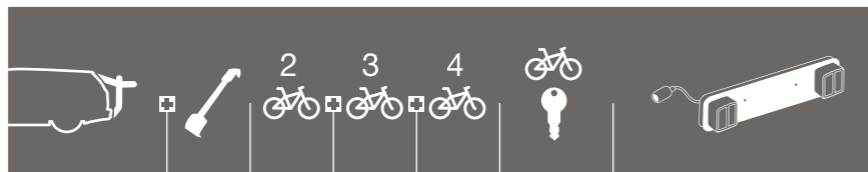

SEAT

Ibiza ST	5-dr Estate 10-	ClipOn High 9106	✓	✓	✓	Not needed
Ibiza ST	5-dr Estate 10-	BackPac 973	973-17	✓	✓	Lightboard 976 recommended
Ibiza ST	5-dr Estate 10-	RaceWay 9910/9920	✓	✓	✓	Lightboard 976 recommended
Leon II	5-dr Hatchback 05-12	ClipOn 9103	9115	✓	✓	Lock 538 Lightboard 976 recommended
Leon II	5-dr Hatchback 05-12	ClipOn High 9105	9115	✓	✓	Not needed
Leon II	5-dr Hatchback 05-12	RaceWay 9910/9920	✓	✓	✓	Lightboard 976 recommended
Leon III	5-dr Hatchback 13->	RaceWay 9910/9920	✓	✓	✓	Lightboard 976 recommended
Mii	3-dr Hatchback 12->	RaceWay 9910/9920	✓	✓	✓	Lightboard 976 recommended

SKODA