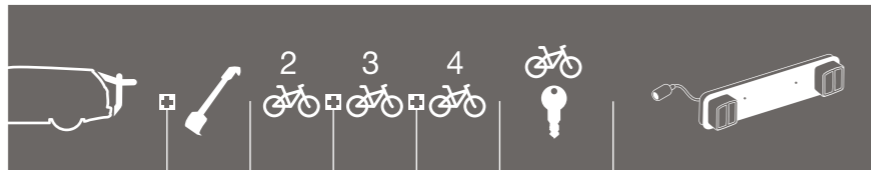

KIA

Carnival II	5-dr MPV 06->	ClipOn 9104	9111	✓	✓	Lock 538	Lightboard 976 recommended
Cee'd	5-dr Estate 07-12	RaceWay 9910/9920		✓	✓	✓	Lightboard 976 recommended
Cee'd	5-dr Hatchback 07-11	ClipOn 9103	9115	✓	✓	Lock 538	Lightboard 976 recommended
Cee'd	5-dr Hatchback 07-11	ClipOn High 9105	9115	✓		✓	Not needed
Cee'd	5-dr Hatchback 07-11	FreeWay 968		✓	✓	Lock 538	Lightboard 976 recommended
Cerato	5-dr Hatchback 04-09	ClipOn High 9105		✓		✓	Not needed
Cerato	5-dr Hatchback 04-09	FreeWay 968		✓	✓	Lock 538	Lightboard 976 recommended
Cerato	5-dr Hatchback 04-09	ClipOn 9103		✓	✓	Lock 538	Lightboard 976 recommended
Magentis	4-dr Sedan 01-02	FreeWay 968		✓	✓	Lock 538	Lightboard 976 recommended
Magentis	4-dr Sedan 06-10	FreeWay 968		✓	✓	Lock 538	Lightboard 976 recommended
Opirus	4-dr Sedan 03-09	FreeWay 968		✓	✓	Lock 538	Lightboard 976 recommended
Picanto	5-dr Hatchback 04-10	FreeWay 968		✓	✓	Lock 538	Lightboard 976 recommended
Picanto	5-dr Hatchback 04-10	ClipOn 9103		✓	✓	Lock 538	Lightboard 976 recommended
Picanto	5-dr Hatchback 04-10	ClipOn High 9105		✓		✓	Not needed
Picanto	5-dr Hatchback 11->	RaceWay 9910		✓		✓	Lightboard 976 recommended
Pregio	5-dr Van 01-04	BackPac 973	973-18	✓	973-23	✓	Not needed
Pride	3/5-dr Hatchback 95-00	BackPac 973	973-15	✓	973-23	✓	Not needed
Pride	3/5-dr Hatchback 95-00	ClipOn 9103		✓	✓	Lock 538	Lightboard 976 recommended
Pride	3/5-dr Hatchback 95-00	ClipOn High 9105		✓		✓	Not needed
Rio	5-dr Hatchback 00-04	ClipOn 9104		✓	✓	Lock 538	Lightboard 976 recommended
Rio	5-dr Hatchback 00-04	FreeWay 968		✓	✓	Lock 538	Lightboard 976 recommended
Rio	5-dr Estate 02-05	ClipOn 9103		✓	✓	Lock 538	Lightboard 976 recommended
Rio	5-dr Estate 02-05	ClipOn High 9105		✓		✓	Not needed
Rio	5-dr Estate 02-05	FreeWay 968		✓	✓	Lock 538	Lightboard 976 recommended
Rio	5-dr Hatchback 05-11	ClipOn 9103		✓	✓	Lock 538	Lightboard 976 recommended
Rio	5-dr Hatchback 05-11	ClipOn High 9105		✓		✓	Not needed
Rio	5-dr Hatchback 05-11	FreeWay 968		✓	✓	Lock 538	Lightboard 976 recommended
Rio (Mk III)	3/5-dr Hatchback 12->	ClipOn 9103	9115	✓	✓	Lock 538	Lightboard 976 recommended
Rio (Mk III)	3/5-dr Hatchback 12->	ClipOn High 9105	9115	✓		✓	Not needed
Rio (Mk III)	3/5-dr Hatchback 12->	RaceWay 9910/9920		✓	✓	✓	Lightboard 976 recommended
Sephia	5-dr Hatchback 98-00	FreeWay 968		✓	✓	Lock 538	Lightboard 976 recommended
Sorento	5-dr SUV 02-08	BackPac 973	973-17	✓	973-23	✓	Not needed
Sorento	5-dr SUV 02-08	ClipOn 9104		✓	✓	Lock 538	Lightboard 976 recommended
Sorento	5-dr SUV 02-08	ClipOn High 9106		✓		✓	Not needed
Sportage	5-dr SUV 94-03	ClipOn 9104		✓	✓	Lock 538	Lightboard 976 recommended
Sportage	5-dr SUV 94-03	ClipOn High 9106		✓		✓	Not needed
Sportage	5-dr SUV 04-07	ClipOn 9104	9115	✓	✓	Lock 538	Lightboard 976 recommended
Sportage	5-dr SUV 04-07	ClipOn High 9106	9115	✓		✓	Not needed
Sportage	5-dr SUV 04-07	FreeWay 968		✓	✓	Lock 538	Lightboard 976 recommended
Sportage	5-dr SUV 04-09	RaceWay9910/9920		✓	✓	✓	Lightboard 976 recommended
Sportage	5-dr SUV 08-09	ClipOn 9104	9115	✓	✓	Lock 538	Lightboard 976 recommended
Sportage	5-dr SUV 08-09	ClipOn High 9106	9115	✓		✓	Not needed
Sportage	5-dr SUV 08-09	FreeWay 968		✓	✓	Lock 538	Lightboard 976 recommended
Sportage	5-dr SUV 10->	ClipOn 9104		✓	✓	Lock 538	Lightboard 976 recommended
Sportage	5-dr SUV 10->	ClipOn High 9106		✓		✓	Not needed
Venga	5-dr Hatchback 10->	ClipOn 9104		✓	✓	Lock 538	Lightboard 976 recommended
Venga	5-dr Hatchback 10->	ClipOn High 9106		✓		✓	Not needed
Venga	5-dr Hatchback 10->	RaceWay 9910/9920		✓	✓	✓	Lightboard 976 recommended