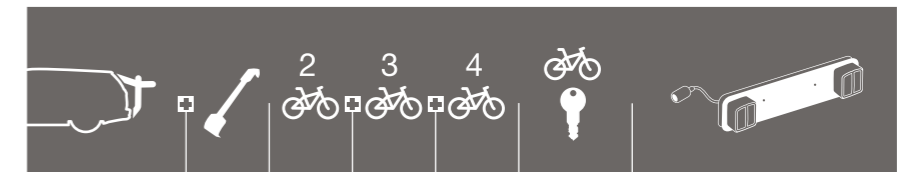

HYUNDAI

Getz	3/5-dr Hatchback 02-05	ClipOn High 9105	✓		✓	Not needed	
Getz	3/5-dr Hatchback 05-11	ClipOn 9103	9115	✓	✓	Lock 538 Lightboard 976 recommended	
Getz	3/5-dr Hatchback 05-11	ClipOn High 9105	9115	✓		✓	Not needed
H1	4-dr Van 08->	BackPac 973	973-16	✓	973-23	✓	Not needed
i10	5-dr Hatchback 09-13	ClipOn 9103	9115	✓	✓	Lock 538 Lightboard 976 recommended	
i10	5-dr Hatchback 09-13	ClipOn High 9105	9115	✓		✓	Lightboard 976 recommended
i10	5-dr Hatchback 08-13	RaceWay 9910/9920	✓	✓	✓	Lightboard 976 recommended	
i20	5-dr Hatchback 09->	RaceWay 9910/9920	✓	✓	✓	Lightboard 976 recommended	
i30	5-dr Hatchback 07-11	RaceWay 9910/9920	✓	✓	✓	Lightboard 976 recommended	
i30	5-dr Estate 07-11	RaceWay 9910/9920	✓	✓	✓	Lightboard 976 recommended	
Matrix	5-dr MPV 01->	BackPac 973	973-16	✓	973-23	✓	Lightboard 976 recommended
Matrix	5-dr MPV 01->	ClipOn 9104	✓	✓	Lock 538	Lightboard 976 recommended	
Matrix	5-dr MPV 01->	ClipOn High 9106	✓		✓	Not needed	
Matrix	5-dr MPV 01->	FreeWay 968	✓	✓	Lock 538	Lightboard 976 recommended	
Santa Fé	5-dr SUV 00-03	ClipOn 9104	✓	✓	Lock 538	Lightboard 976 recommended	
Santa Fé	5-dr SUV 00-03	FreeWay 968	✓	✓	Lock 538	Lightboard 976 recommended	
Santa Fé	5-dr SUV 04-05	ClipOn 9104	✓	✓	Lock 538	Lightboard 976 recommended	
Santa Fé	5-dr SUV 04-05	FreeWay 968	✓	✓	Lock 538	Lightboard 976 recommended	
Santa Fé	5-dr SUV 06-09	BackPac 973	973-16	✓	973-23 973-24	✓	Not needed
Santa Fé	5-dr SUV 06-09	ClipOn 9104	✓	✓	Lock 538	Lightboard 976 recommended	
Santa Fé	5-dr SUV 06-09	ClipOn High 9106	✓		✓	Not needed	
Santa Fé	5-dr SUV 06-09	FreeWay 968	✓	✓	Lock 538	Lightboard 976 recommended	
Sonata	4-dr Sedan 01-04	FreeWay 968	✓	✓	Lock 538	Lightboard 976 recommended	
Sonata	4-dr Sedan 94-00	FreeWay 968	✓	✓	Lock 538	Lightboard 976 recommended	
Starex	4-dr Van 08->	BackPac 973	973-16	✓	973-23	✓	Not needed
Terracan	5-dr SUV 01-03	ClipOn 9104	✓	✓	Lock 538	Lightboard 976 recommended	
Terracan	5-dr SUV 01-03	FreeWay 968	✓	✓	Lock 538	Lightboard 976 recommended	
Terracan	5-dr SUV 01-03	ClipOn High 9106	✓		✓	Not needed	
Trajt	5-dr MPV 00-08	BackPac 973	973-18	✓	973-23 973-24	✓	Not needed
Tucson	5-dr SUV 04->	ClipOn 9104	✓	✓	Lock 538	Lightboard 976 recommended	
Tucson	5-dr SUV 04->	ClipOn High 9106	✓		✓	Not needed	

JEEP