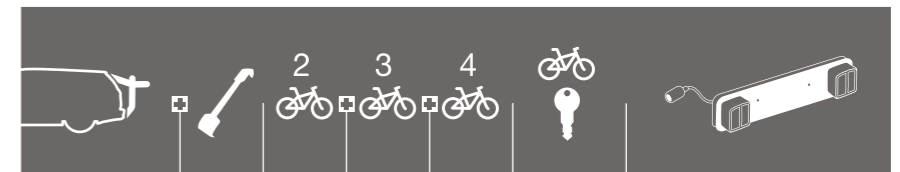

Forester	5-dr SUV 02-05	FreeWay 968	✓	✓	✓	Lock 538 Lightboard 976 recommended	
Forester	5-dr SUV 02-07	RaceWay 9910/9920	✓	✓	✓	Lightboard 976 recommended	
Forester	5-dr SUV 06-07	BackPac 973	973-18	✓	973-23	✓	Not needed
Forester	5-dr SUV 06-07	ClipOn 9104	✓	✓	Lock 538	Lightboard 976 recommended	
Forester	5-dr SUV 06-07	ClipOn High 9106	✓	✓	✓	Not needed	
Forester	5-dr SUV 06-07	FreeWay 968	✓	✓	Lock 538	Lightboard 976 recommended	
Forester	5-dr SUV 08-12	ClipOn 9104	✓	✓	Lock 538	Lightboard 976 recommended	
Forester	5-dr SUV 08-12	ClipOn High 9106	✓	✓	✓	Not needed	
Forester	5-dr SUV 08-12	BackPac 973	973-16	✓	973-23	✓	Not needed
Impreza	5-dr Estate 93-00	ClipOn 9104	✓	✓	Lock 538	Lightboard 976 recommended	
Impreza	5-dr Estate 93-00	ClipOn High 9106	✓	✓	✓	Not needed	
Impreza	5-dr Estate 93-00	FreeWay 968	✓	✓	Lock 538	Lightboard 976 recommended	
Impreza	5-dr Estate 01-03	ClipOn 9104	✓	✓	Lock 538	Lightboard 976 recommended	
Impreza	5-dr Estate 01-03	ClipOn High 9106	✓	✓	✓	Not needed	
Impreza	5-dr Estate 01-03	FreeWay 968	✓	✓	Lock 538	Lightboard 976 recommended	
Impreza	5-dr Hatchback 12->	ClipOn 9103	✓	✓	Lock 538	Lightboard 976 recommended	
Impreza	5-dr Hatchback 12->	ClipOn High 9105	✓	✓	✓	Not needed	
Impreza	5-dr Hatchback 12->	BackPac 973	973-16	✓	✓	✓	Not needed
Impreza	5-dr Hatchback 12->	RaceWay 9910/9920	✓	✓	✓	Lightboard 976 recommended	
Legacy I	5-dr Estate 89-93	BackPac 973	973-16	✓	973-23	✓	Not needed
Legacy II	5-dr Estate 94-02	BackPac 973	973-16	✓	973-23	✓	Not needed
Legacy II	5-dr Estate 94-02	ClipOn 9104	✓	✓	Lock 538	Lightboard 976 recommended	
Legacy II	5-dr Estate 94-02	ClipOn High 9106	✓	✓	✓	Not needed	
Legacy V	5-dr Estate 09->	ClipOn 9104	✓	✓	Lock 538	Lightboard 976 recommended	
Legacy V	5-dr Estate 09->	ClipOn High 9106	✓	✓	✓	Not needed	
Legacy V	5-dr Estate 09->	BackPac 973	973-17	✓	973-23	✓	Lightboard 976 recommended
Legacy V	5-dr Estate 09->	RaceWay 9910/9920	✓	✓	✓	Lightboard 976 recommended	
Outback	5-dr Estate 94-02	ClipOn 9104	✓	✓	Lock 538	Lightboard 976 recommended	
Outback	5-dr Estate 94-02	ClipOn High 9106	✓	✓	✓	Not needed	
Outback	5-dr Estate 10->	ClipOn 9104	✓	✓	Lock 538	Lightboard 976 recommended	
Outback	5-dr Estate 10->	ClipOn High 9106	✓	✓	✓	Not needed	
Outback	5-dr Estate 10->	BackPac 973	973-17	✓	973-23	✓	Lightboard 976 recommended
Outback	5-dr Estate 10->	RaceWay 9910/9920	✓	✓	✓	Lightboard 976 recommended	
XV	5-dr SUV 12->	ClipOn 9103	✓	✓	Lock 538	Lightboard 976 recommended	
XV	5-dr SUV 12->	ClipOn High 9105	✓	✓	✓	Not needed	
XV	5-dr SUV 12->	BackPac 973	973-16	✓	✓	✓	Not needed
XV	5-dr SUV 12->	RaceWay 9910/9920	✓	✓	✓	Lightboard 976 recommended	

SUZUKI