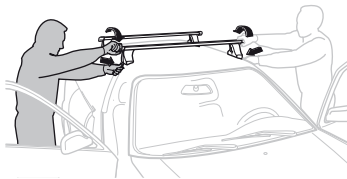

Y mm

36 1/2"

926 mm

4

MAZDA 626, 5-dr Hatchback, 92-97

5

	X mm	Y mm	X inch	Y inch
MAZDA 626, 5-dr Hatchback, 92-97	290 mm	700 mm	11 ³ / ₈ "	27 ¹ / ₂ "

GB/US Tighten alternately