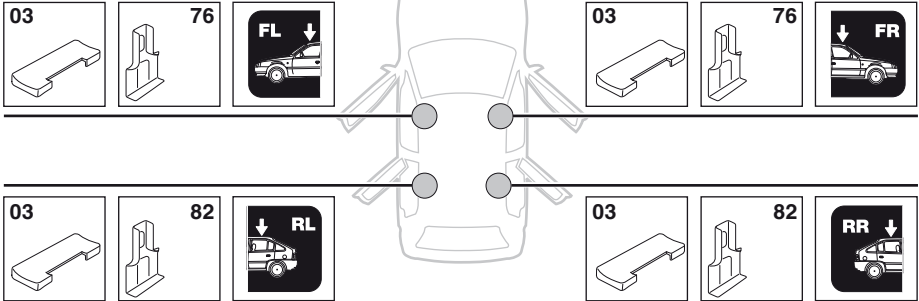

X inch

X mm

37 5/8"

956 mm

1

2

MAZDA 626, 5-dr Hatchback, 92-97

Y inch

Y mm

36 1/2"

926 mm

4

MAZDA 626, 5-dr Hatchback, 92-97

5

	X mm	Y mm	X inch	Y inch
MAZDA 626, 5-dr Hatchback, 92-97	290 mm	700 mm	11 ³ / ₈ "	27 ¹ / ₂ "

GB/US Tighten alternately